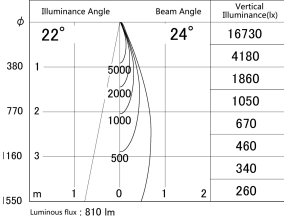

Item no. SD374-1325W9030-IK

Series Name: Hospitality Tracklight (In-Track) (SD374-IK)

■ Lighting Distribution Curve (cd/1000 lm)

Installation	Track mount
Type	Hospitality Tracklight (In-Track) (SD374-IK)
Fixture wattage	12.5W
Beam angle	24
Color Temp.	3000K
CRI	Ra>90
Luminous	812 lm
Body	Die-cast aluminum alloy
Body finish	White
Trim finish	White
Reflector finish	N/A
IP Rate	IP20
Light source	COB module
Input Voltage	AC220~240V
Dimming Type	Non-Dimmable
Certificate	CE,CCC
Cut Hole	N/A