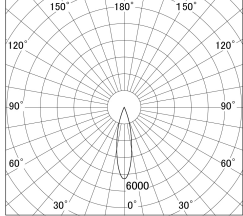

■ Lighting Distribution Curve (cd/1000 lm)