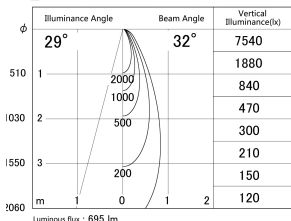

Item no. SD374-1335W9030-IK

Series Name: Hospitality Tracklight (In-Track) (SD374-IK)

■ Lighting Distribution Curve (cd/1000 lm)

Installation	Track mount
Type	Hospitality Tracklight (In-Track) (SD374-IK)
Fixture wattage	12.5W
Beam angle	32
Color Temp.	3000K
CRI	Ra>90
Luminous	697 lm
Body	Die-cast aluminum alloy
Body finish	White
Trim finish	White
Reflector finish	N/A
IP Rate	IP20
Light source	COB module
Input Voltage	AC220~240V
Dimming Type	Non-Dimmable
Certificate	CE,CCC
Cut Hole	N/A