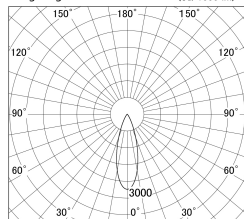

■ Lighting Distribution Curve (cd/1000 lm)