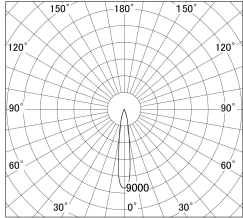

■ Lighting Distribution Curve (cd/1000 lm)