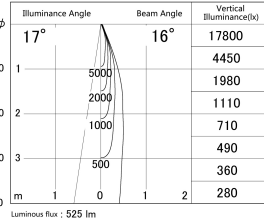

Item no. SD374-0820W9030-IK

Series Name: Hospitality Tracklight (In-Track) (SD374-IK)

■ Lighting Distribution Curve (cd/1000 lm)

Installation	Track mount
Type	Hospitality Tracklight (In-Track) (SD374-IK)
Fixture wattage	7.6W
Beam angle	16
Color Temp.	3000K
CRI	Ra>90
Luminous	523 lm
Body	Die-cast aluminum alloy
Body finish	White
Trim finish	White
Reflector finish	N/A
IP Rate	IP20
Light source	COB module
Input Voltage	AC220~240V
Dimming Type	Non-Dimmable
Certificate	CE,CCC
Cut Hole	N/A