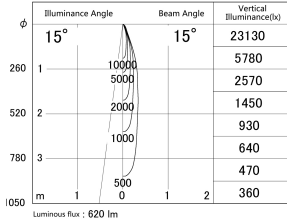

Item no. SD374-1320W9030-IK-HN

Series Name: Hospitality Tracklight (In-Track) (SD374-IK)

■ Lighting Distribution Curve (cd/1000 lm)

Installation	Track mount
Type	Hospitality Tracklight (In-Track) (SD374-IK)
Fixture wattage	12.5W
Beam angle	15
Color Temp.	3000K
CRI	Ra>90
Luminous	622 lm
Body	Die-cast aluminum alloy
Body finish	White
Trim finish	White
Reflector finish	N/A
IP Rate	IP20
Light source	COB module
Input Voltage	AC220~240V
Dimming Type	Non-Dimmable
Certificate	CE,CCC
Cut Hole	N/A