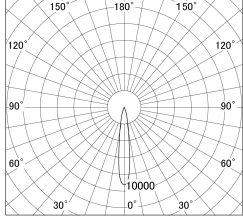

■ Lighting Distribution Curve (cd/1000 lm)