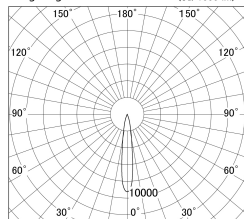

■ Lighting Distribution Curve (cd/1000 lm)