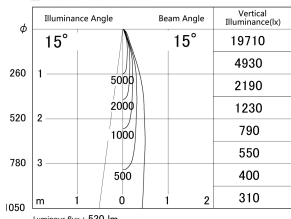

Item no. SD374-1120W9030-IK-HN

Series Name: Hospitality Tracklight (In-Track) (SD374-IK)

■ Lighting Distribution Curve (cd/1000 lm)

Installation	Track mount
Type	Hospitality Tracklight (In-Track) (SD374-IK)
Fixture wattage	10.2W
Beam angle	15
Color Temp.	3000K
CRI	Ra>90
Luminous	530 lm
Body	Die-cast aluminum alloy
Body finish	White
Trim finish	White
Reflector finish	N/A
IP Rate	IP20
Light source	COB module
Input Voltage	AC220~240V
Dimming Type	Non-Dimmable
Certificate	CE,CCC
Cut Hole	N/A