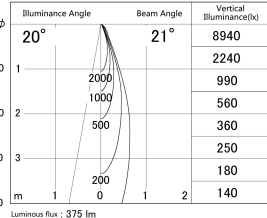

Item no. SD374-0825W9030-IK-HN

Series Name: Hospitality Tracklight (In-Track) (SD374-IK)

■ Lighting Distribution Curve (cd/1000 lm)

Installation	Track mount
Type	Hospitality Tracklight (In-Track) (SD374-IK)
Fixture wattage	7.6W
Beam angle	21
Color Temp.	3000K
CRI	Ra>90
Luminous	377 lm
Body	Die-cast aluminum alloy
Body finish	White
Trim finish	White
Reflector finish	N/A
IP Rate	IP20
Light source	COB module
Input Voltage	AC220~240V
Dimming Type	Non-Dimmable
Certificate	CE,CCC
Cut Hole	N/A