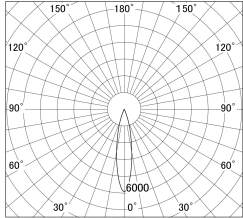

■ Lighting Distribution Curve (cd/1000 lm)