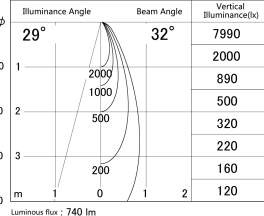

Item no. SD374-1335W9040-IK

Series Name: Hospitality Tracklight (In-Track) (SD374-IK)

■ Lighting Distribution Curve (cd/1000 lm)

Installation	Track mount
Type	Hospitality Tracklight (In-Track) (SD374-IK)
Fixture wattage	12.5W
Beam angle	32
Color Temp.	4000K
CRI	Ra>90
Luminous	739 lm
Body	Die-cast aluminum alloy
Body finish	White
Trim finish	White
Reflector finish	N/A
IP Rate	IP20
Light source	COB module
Input Voltage	AC220~240V
Dimming Type	Non-Dimmable
Certificate	CE,CCC
Cut Hole	N/A