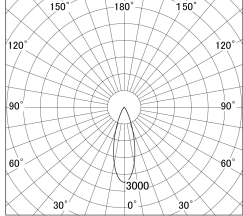

■ Lighting Distribution Curve (cd/1000 lm)