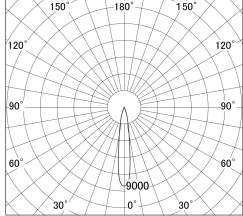

■ Lighting Distribution Curve (cd/1000 lm)

φ	Illuminance Angle	Beam Angle	Vertical Illuminance(lx)
17°		16°	18850
290	1		4710
			2090
590	2		1180
			750
890	3		520
			380
1190	m	1 0 1 2	290

Luminous flux : 555 lm

Installation	Track mount
Type	Hospitality Tracklight (In-Track) (SD374-IK)
Fixture wattage	7.6W
Beam angle	16
Color Temp.	4000K
CRI	Ra>90
Luminous	554 lm
Body	Die-cast aluminum alloy
Body finish	White
Trim finish	White
Reflector finish	N/A
IP Rate	IP20
Light source	COB module
Input Voltage	AC220~240V
Dimming Type	Non-Dimmable
Certificate	CE,CCC
Cut Hole	N/A