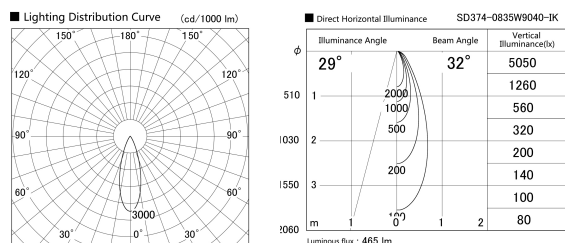

Item no. SD374-0835W9040-IK

Series Name: Hospitality Tracklight (In-Track) (SD374-IK)

Installation	Track mount
Type	Hospitality Tracklight (In-Track) (SD374-IK)
Fixture wattage	7.6W
Beam angle	32
Color Temp.	4000K
CRI	Ra>90
Luminous	467 lm
Body	Die-cast aluminum alloy
Body finish	White
Trim finish	White
Reflector finish	N/A
IP Rate	IP20
Light source	COB module
Input Voltage	AC220~240V
Dimming Type	Non-Dimmable
Certificate	CE,CCC
Cut Hole	N/A