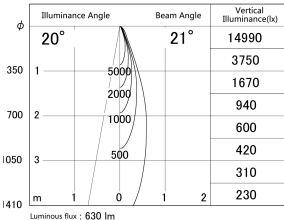

Item no. SD374-1325W9040-IK-HN

Series Name: Hospitality Tracklight (In-Track) (SD374-IK)

■ Lighting Distribution Curve (cd/1000 lm)

Installation	Track mount
Type	Hospitality Tracklight (In-Track) (SD374-IK)
Fixture wattage	12.5W
Beam angle	21
Color Temp.	4000K
CRI	Ra>90
Luminous	632 lm
Body	Die-cast aluminum alloy
Body finish	White
Trim finish	White
Reflector finish	N/A
IP Rate	IP20
Light source	COB module
Input Voltage	AC220~240V
Dimming Type	Non-Dimmable
Certificate	CE,CCC
Cut Hole	N/A