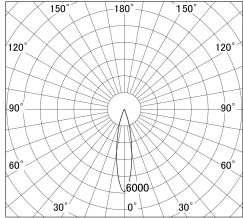

■ Lighting Distribution Curve (cd/1000 lm)