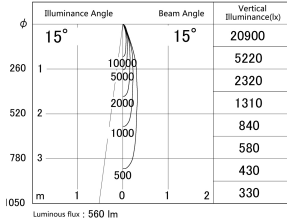

Item no. SD374-1120W9040-IK-HN

Series Name: Hospitality Tracklight (In-Track) (SD374-IK)

■ Lighting Distribution Curve (cd/1000 lm)

Installation	Track mount
Type	Hospitality Tracklight (In-Track) (SD374-IK)
Fixture wattage	10.2W
Beam angle	15
Color Temp.	4000K
CRI	Ra>90
Luminous	562 lm
Body	Die-cast aluminum alloy
Body finish	White
Trim finish	White
Reflector finish	N/A
IP Rate	IP20
Light source	COB module
Input Voltage	AC220~240V
Dimming Type	Non-Dimmable
Certificate	CE,CCC
Cut Hole	N/A