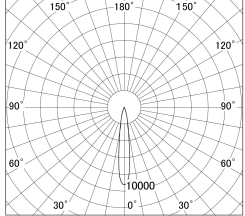

■ Lighting Distribution Curve (cd/1000 lm)