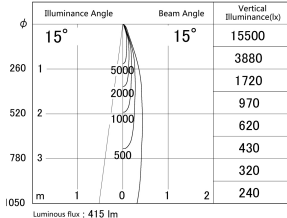

Item no. SD374-0820W9040-1K-HN

Series Name: Hospitality Tracklight (In-Track) (SD374-1K)

■ Lighting Distribution Curve (cd/1000 lm)

Installation	Track mount
Type	Hospitality Tracklight (In-Track) (SD374-1K)
Fixture wattage	7.6W
Beam angle	15
Color Temp.	4000K
CRI	Ra>90
Luminous	417 lm
Body	Die-cast aluminum alloy
Body finish	White
Trim finish	White
Reflector finish	N/A
IP Rate	IP20
Light source	COB module
Input Voltage	AC220~240V
Dimming Type	Non-Dimmable
Certificate	CE,CCC
Cut Hole	N/A