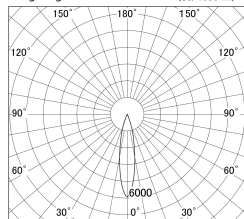

■ Lighting Distribution Curve (cd/1000 lm)