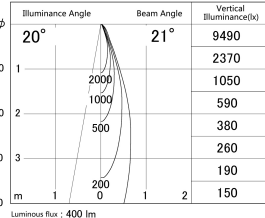

Item no. SD374-0825W9040-IK-HN

Series Name: Hospitality Tracklight (In-Track) (SD374-IK)

■ Lighting Distribution Curve (cd/1000 lm)

Installation	Track mount
Type	Hospitality Tracklight (In-Track) (SD374-IK)
Fixture wattage	7.6W
Beam angle	21
Color Temp.	4000K
CRI	Ra>90
Luminous	400 lm
Body	Die-cast aluminum alloy
Body finish	White
Trim finish	White
Reflector finish	N/A
IP Rate	IP20
Light source	COB module
Input Voltage	AC220~240V
Dimming Type	Non-Dimmable
Certificate	CE,CCC
Cut Hole	N/A