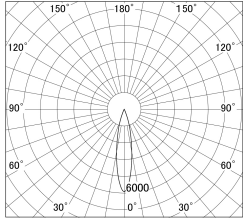

■ Lighting Distribution Curve (cd/1000 lm)