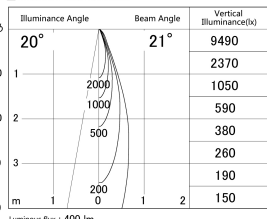

Item no. SD374-0825W9040-IK-HN

Series Name: Hospitality Tracklight (In-Track) (SD374-IK)

■ Lighting Distribution Curve (cd/1000 lm)

Installation	Track mount
Type	Hospitality Tracklight (In-Track) (SD374-IK)
Fixture wattage	7.6W
Beam angle	21
Color Temp.	4000K
CRI	Ra>90
Luminous	400 lm
Body	Die-cast aluminum alloy
Body finish	White
Trim finish	White
Reflector finish	N/A
IP Rate	IP20
Light source	COB module
Input Voltage	AC220~240V
Dimming Type	Non-Dimmable
Certificate	CE,CCC
Cut Hole	N/A