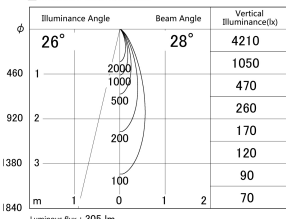

Item no. SD374-0835W9040-IK-HN

Series Name: Hospitality Tracklight (In-Track) (SD374-IK)

■ Lighting Distribution Curve (cd/1000 lm)

Installation	Track mount
Type	Hospitality Tracklight (In-Track) (SD374-IK)
Fixture wattage	7.6W
Beam angle	28
Color Temp.	4000K
CRI	Ra>90
Luminous	303 lm
Body	Die-cast aluminum alloy
Body finish	White
Trim finish	White
Reflector finish	N/A
IP Rate	IP20
Light source	COB module
Input Voltage	AC220~240V
Dimming Type	Non-Dimmable
Certificate	CE,CCC
Cut Hole	N/A