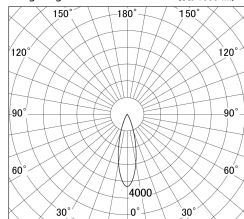

■ Lighting Distribution Curve (cd/1000 lm)