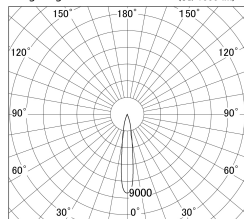

■ Lighting Distribution Curve (cd/1000 lm)