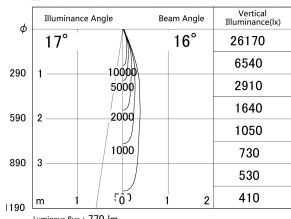

Item no. SD374-1320B9027-IK

Series Name: Hospitality Tracklight (In-Track) (SD374-IK)

■ Lighting Distribution Curve (cd/1000 lm)

Installation	Track mount
Type	Hospitality Tracklight (In-Track) (SD374-IK)
Fixture wattage	12.5W
Beam angle	16
Color Temp.	2700K
CRI	Ra>90
Luminous	769 lm
Body	Die-cast aluminum alloy
Body finish	Black
Trim finish	Black
Reflector finish	N/A
IP Rate	IP20
Light source	COB module
Input Voltage	AC220~240V
Dimming Type	Non-Dimmable
Certificate	CE,CCC
Cut Hole	N/A