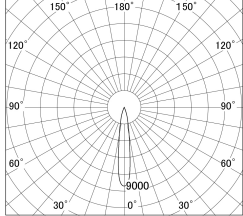

■ Lighting Distribution Curve (cd/1000 lm)