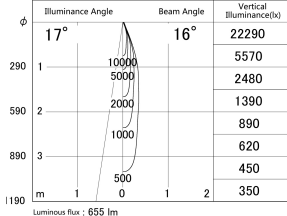

Item no. SD374-1120B9027-IK

Series Name: Hospitality Tracklight (In-Track) (SD374-IK)

■ Lighting Distribution Curve (cd/1000 lm)

Installation	Track mount
Type	Hospitality Tracklight (In-Track) (SD374-IK)
Fixture wattage	10.2W
Beam angle	16
Color Temp.	2700K
CRI	Ra>90
Luminous	655 lm
Body	Die-cast aluminum alloy
Body finish	Black
Trim finish	Black
Reflector finish	N/A
IP Rate	IP20
Light source	COB module
Input Voltage	AC220~240V
Dimming Type	Non-Dimmable
Certificate	CE,CCC
Cut Hole	N/A