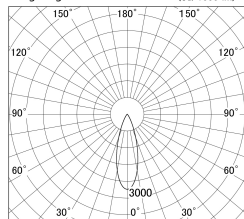

■ Lighting Distribution Curve (cd/1000 lm)