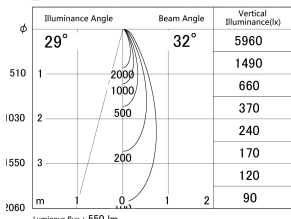

Item no. SD374-1135B9027-IK

Series Name: Hospitality Tracklight (In-Track) (SD374-IK)

■ Lighting Distribution Curve (cd/1000 lm)

Installation	Track mount
Type	Hospitality Tracklight (In-Track) (SD374-IK)
Fixture wattage	10.2W
Beam angle	32
Color Temp.	2700K
CRI	Ra>90
Luminous	551 lm
Body	Die-cast aluminum alloy
Body finish	Black
Trim finish	Black
Reflector finish	N/A
IP Rate	IP20
Light source	COB module
Input Voltage	AC220~240V
Dimming Type	Non-Dimmable
Certificate	CE,CCC
Cut Hole	N/A