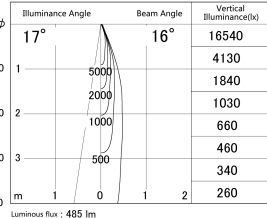

Item no. SD374-0820B9027-IK

Series Name: Hospitality Tracklight (In-Track) (SD374-IK)

■ Lighting Distribution Curve (cd/1000 lm)

Installation	Track mount
Type	Hospitality Tracklight (In-Track) (SD374-IK)
Fixture wattage	7.6W
Beam angle	16
Color Temp.	2700K
CRI	Ra>90
Luminous	486 lm
Body	Die-cast aluminum alloy
Body finish	Black
Trim finish	Black
Reflector finish	N/A
IP Rate	IP20
Light source	COB module
Input Voltage	AC220~240V
Dimming Type	Non-Dimmable
Certificate	CE,CCC
Cut Hole	N/A