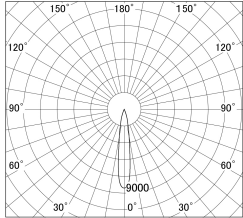

■ Lighting Distribution Curve (cd/1000 lm)