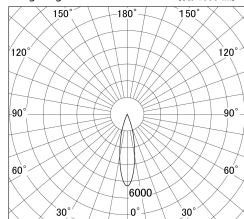

Installation	Track mount
Type	Hospitality Tracklight (In-Track) (SD374-IK)
Fixture wattage	7.6W
Beam angle	24
Color Temp.	2700K
CRI	Ra>90
Luminous	477 lm
Body	Die-cast aluminum alloy
Body finish	Black
Trim finish	Black
Reflector finish	N/A
IP Rate	IP20
Light source	COB module
Input Voltage	AC220~240V
Dimming Type	Non-Dimmable
Certificate	CE,CCC
Cut Hole	N/A

■ Lighting Distribution Curve (cd/1000 lm)