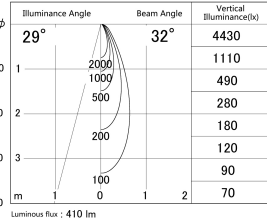

Item no. SD374-0835B9027-IK

Series Name: Hospitality Tracklight (In-Track) (SD374-IK)

■ Lighting Distribution Curve (cd/1000 lm)

Installation	Track mount
Type	Hospitality Tracklight (In-Track) (SD374-IK)
Fixture wattage	7.6W
Beam angle	32
Color Temp.	2700K
CRI	Ra>90
Luminous	410 lm
Body	Die-cast aluminum alloy
Body finish	Black
Trim finish	Black
Reflector finish	N/A
IP Rate	IP20
Light source	COB module
Input Voltage	AC220~240V
Dimming Type	Non-Dimmable
Certificate	CE,CCC
Cut Hole	N/A