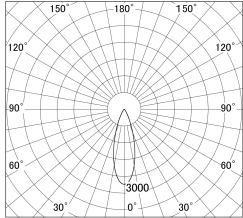

■ Lighting Distribution Curve (cd/1000 lm)