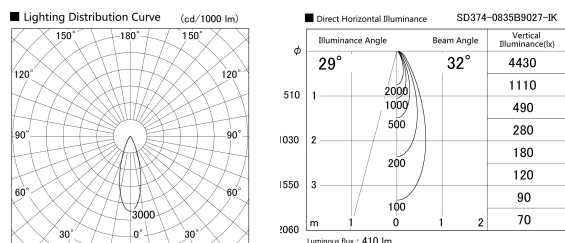

Item no. SD374-0835B9027-IK

Series Name: Hospitality Tracklight (In-Track) (SD374-IK)

Installation	Track mount
Type	Hospitality Tracklight (In-Track) (SD374-IK)
Fixture wattage	7.6W
Beam angle	32
Color Temp.	2700K
CRI	Ra>90
Luminous	410 lm
Body	Die-cast aluminum alloy
Body finish	Black
Trim finish	Black
Reflector finish	N/A
IP Rate	IP20
Light source	COB module
Input Voltage	AC220~240V
Dimming Type	Non-Dimmable
Certificate	CE,CCC
Cut Hole	N/A