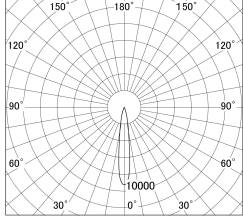

■ Lighting Distribution Curve (cd/1000 lm)

φ	Illuminance Angle	Beam Angle	Vertical Illuminance(lx)
15°	15°	15°	21490
260	10000		5370
	5000		2390
520	2000		1340
	1000		860
780	500		600
			440
1050			340

Luminous flux : 580 lm

Installation	Track mount
Type	Hospitality Tracklight (In-Track) (SD374-IK)
Fixture wattage	12.5W
Beam angle	15
Color Temp.	2700K
CRI	Ra>90
Luminous	578 lm
Body	Die-cast aluminum alloy
Body finish	Black
Trim finish	Black
Reflector finish	N/A
IP Rate	IP20
Light source	COB module
Input Voltage	AC220~240V
Dimming Type	Non-Dimmable
Certificate	CE,CCC
Cut Hole	N/A