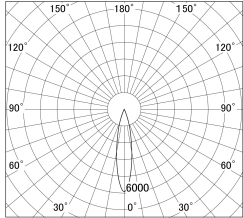

■ Lighting Distribution Curve (cd/1000 lm)