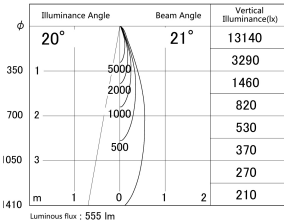

Item no. SD374-1325B9027-IK-HN

Series Name: Hospitality Tracklight (In-Track) (SD374-IK)

■ Lighting Distribution Curve (cd/1000 lm)

Installation	Track mount
Type	Hospitality Tracklight (In-Track) (SD374-IK)
Fixture wattage	12.5W
Beam angle	21
Color Temp.	2700K
CRI	Ra>90
Luminous	554 lm
Body	Die-cast aluminum alloy
Body finish	Black
Trim finish	Black
Reflector finish	N/A
IP Rate	IP20
Light source	COB module
Input Voltage	AC220~240V
Dimming Type	Non-Dimmable
Certificate	CE,CCC
Cut Hole	N/A