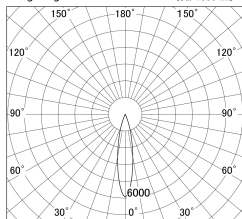

■ Lighting Distribution Curve (cd/1000 lm)