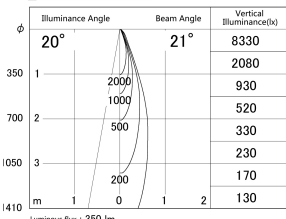

Item no. SD374-0825B9027-IK-HN

Series Name: Hospitality Tracklight (In-Track) (SD374-IK)

■ Lighting Distribution Curve (cd/1000 lm)

Installation	Track mount
Type	Hospitality Tracklight (In-Track) (SD374-IK)
Fixture wattage	7.6W
Beam angle	21
Color Temp.	2700K
CRI	Ra>90
Luminous	351 lm
Body	Die-cast aluminum alloy
Body finish	Black
Trim finish	Black
Reflector finish	N/A
IP Rate	IP20
Light source	COB module
Input Voltage	AC220~240V
Dimming Type	Non-Dimmable
Certificate	CE,CCC
Cut Hole	N/A