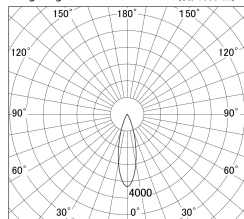

■ Lighting Distribution Curve (cd/1000 lm)