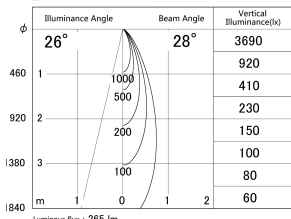

Item no. SD374-0835B9027-IK-HN

Series Name: Hospitality Tracklight (In-Track) (SD374-IK)

■ Lighting Distribution Curve (cd/1000 lm)

Installation	Track mount
Type	Hospitality Tracklight (In-Track) (SD374-IK)
Fixture wattage	7.6W
Beam angle	28
Color Temp.	2700K
CRI	Ra>90
Luminous	266 lm
Body	Die-cast aluminum alloy
Body finish	Black
Trim finish	Black
Reflector finish	N/A
IP Rate	IP20
Light source	COB module
Input Voltage	AC220~240V
Dimming Type	Non-Dimmable
Certificate	CE,CCC
Cut Hole	N/A