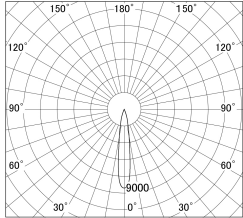

■ Lighting Distribution Curve (cd/1000 lm)