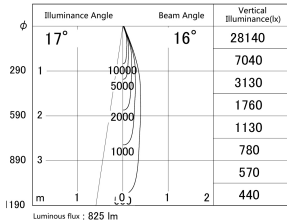

Item no. SD374-1320B9030-IK

Series Name: Hospitality Tracklight (In-Track) (SD374-IK)

■ Lighting Distribution Curve (cd/1000 lm)

Installation	Track mount
Type	Hospitality Tracklight (In-Track) (SD374-IK)
Fixture wattage	12.5W
Beam angle	16
Color Temp.	3000K
CRI	Ra>90
Luminous	827 lm
Body	Die-cast aluminum alloy
Body finish	Black
Trim finish	Black
Reflector finish	N/A
IP Rate	IP20
Light source	COB module
Input Voltage	AC220~240V
Dimming Type	Non-Dimmable
Certificate	CE,CCC
Cut Hole	N/A