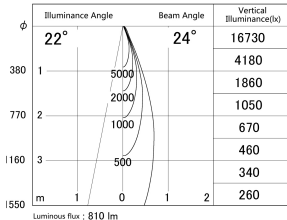

Item no. SD374-1325B9030-IK

Series Name: Hospitality Tracklight (In-Track) (SD374-IK)

■ Lighting Distribution Curve (cd/1000 lm)

Installation	Track mount
Type	Hospitality Tracklight (In-Track) (SD374-IK)
Fixture wattage	12.5W
Beam angle	24
Color Temp.	3000K
CRI	Ra>90
Luminous	812 lm
Body	Die-cast aluminum alloy
Body finish	Black
Trim finish	Black
Reflector finish	N/A
IP Rate	IP20
Light source	COB module
Input Voltage	AC220~240V
Dimming Type	Non-Dimmable
Certificate	CE,CCC
Cut Hole	N/A