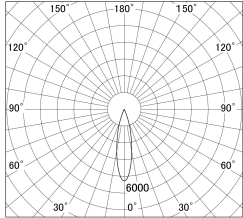

■ Lighting Distribution Curve (cd/1000 lm)