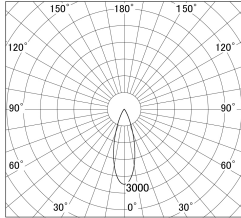

■ Lighting Distribution Curve (cd/1000 lm)