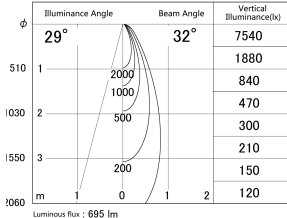

Item no. SD374-1335B9030-IK

Series Name: Hospitality Tracklight (In-Track) (SD374-IK)

■ Lighting Distribution Curve (cd/1000 lm)

Installation	Track mount
Type	Hospitality Tracklight (In-Track) (SD374-IK)
Fixture wattage	12.5W
Beam angle	32
Color Temp.	3000K
CRI	Ra>90
Luminous	697 lm
Body	Die-cast aluminum alloy
Body finish	Black
Trim finish	Black
Reflector finish	N/A
IP Rate	IP20
Light source	COB module
Input Voltage	AC220~240V
Dimming Type	Non-Dimmable
Certificate	CE,CCC
Cut Hole	N/A