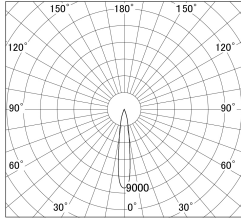

■ Lighting Distribution Curve (cd/1000 lm)