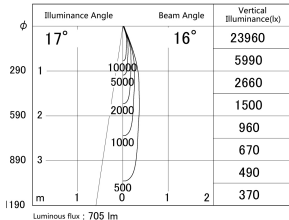

Item no. SD374-1120B9030-IK

Series Name: Hospitality Tracklight (In-Track) (SD374-IK)

■ Lighting Distribution Curve (cd/1000 lm)

Installation	Track mount
Type	Hospitality Tracklight (In-Track) (SD374-IK)
Fixture wattage	10.2W
Beam angle	16
Color Temp.	3000K
CRI	Ra>90
Luminous	704 lm
Body	Die-cast aluminum alloy
Body finish	Black
Trim finish	Black
Reflector finish	N/A
IP Rate	IP20
Light source	COB module
Input Voltage	AC220~240V
Dimming Type	Non-Dimmable
Certificate	CE,CCC
Cut Hole	N/A