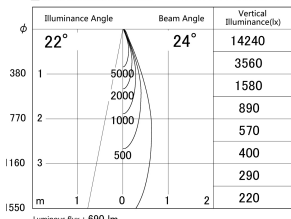

Item no. SD374-1125B9030-IK

Series Name: Hospitality Tracklight (In-Track) (SD374-IK)

■ Lighting Distribution Curve (cd/1000 lm)

Installation	Track mount
Type	Hospitality Tracklight (In-Track) (SD374-IK)
Fixture wattage	10.2W
Beam angle	24
Color Temp.	3000K
CRI	Ra>90
Luminous	691 lm
Body	Die-cast aluminum alloy
Body finish	Black
Trim finish	Black
Reflector finish	N/A
IP Rate	IP20
Light source	COB module
Input Voltage	AC220~240V
Dimming Type	Non-Dimmable
Certificate	CE,CCC
Cut Hole	N/A