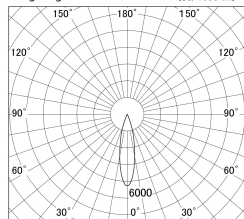

■ Lighting Distribution Curve (cd/1000 lm)