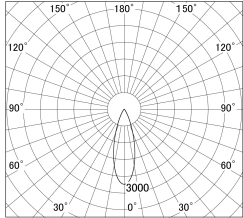

■ Lighting Distribution Curve (cd/1000 lm)