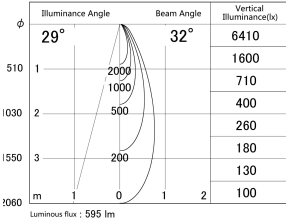

Item no. SD374-1135B9030-IK

Series Name: Hospitality Tracklight (In-Track) (SD374-IK)

■ Lighting Distribution Curve (cd/1000 lm)

Installation	Track mount
Type	Hospitality Tracklight (In-Track) (SD374-IK)
Fixture wattage	10.2W
Beam angle	32
Color Temp.	3000K
CRI	Ra>90
Luminous	593 lm
Body	Die-cast aluminum alloy
Body finish	Black
Trim finish	Black
Reflector finish	N/A
IP Rate	IP20
Light source	COB module
Input Voltage	AC220~240V
Dimming Type	Non-Dimmable
Certificate	CE,CCC
Cut Hole	N/A