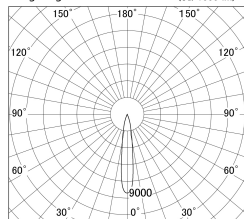

■ Lighting Distribution Curve (cd/1000 lm)