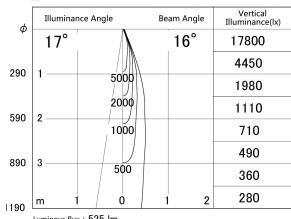

Item no. SD374-0820B9030-IK

Series Name: Hospitality Tracklight (In-Track) (SD374-IK)

■ Lighting Distribution Curve (cd/1000 lm)

Installation	Track mount
Type	Hospitality Tracklight (In-Track) (SD374-IK)
Fixture wattage	7.6W
Beam angle	16
Color Temp.	3000K
CRI	Ra>90
Luminous	523 lm
Body	Die-cast aluminum alloy
Body finish	Black
Trim finish	Black
Reflector finish	N/A
IP Rate	IP20
Light source	COB module
Input Voltage	AC220~240V
Dimming Type	Non-Dimmable
Certificate	CE,CCC
Cut Hole	N/A