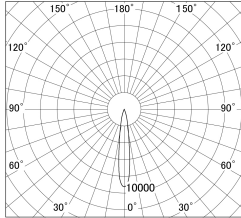

■ Lighting Distribution Curve (cd/1000 lm)

φ	Illuminance Angle	Beam Angle	Vertical Illuminance(lx)
15°	15°	15°	23130
260	10000		5780
	5000		2570
520	2000		1450
	1000		930
780	500		640
	0		470
1050			360

Luminous flux : 620 lm

Installation	Track mount
Type	Hospitality Tracklight (In-Track) (SD374-IK)
Fixture wattage	12.5W
Beam angle	15
Color Temp.	3000K
CRI	Ra>90
Luminous	622 lm
Body	Die-cast aluminum alloy
Body finish	Black
Trim finish	Black
Reflector finish	N/A
IP Rate	IP20
Light source	COB module
Input Voltage	AC220~240V
Dimming Type	Non-Dimmable
Certificate	CE,CCC
Cut Hole	N/A