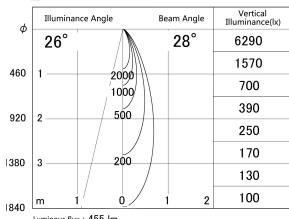

Item no. SD374-1335B9030-IK-HN

Series Name: Hospitality Tracklight (In-Track) (SD374-IK)

■ Lighting Distribution Curve (cd/1000 lm)

Installation	Track mount
Type	Hospitality Tracklight (In-Track) (SD374-IK)
Fixture wattage	12.5W
Beam angle	28
Color Temp.	3000K
CRI	Ra>90
Luminous	453 lm
Body	Die-cast aluminum alloy
Body finish	Black
Trim finish	Black
Reflector finish	N/A
IP Rate	IP20
Light source	COB module
Input Voltage	AC220~240V
Dimming Type	Non-Dimmable
Certificate	CE,CCC
Cut Hole	N/A