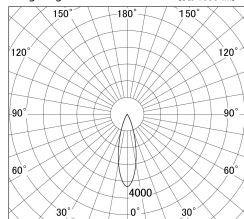

■ Lighting Distribution Curve (cd/1000 lm)