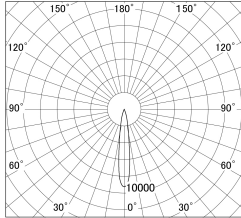

■ Lighting Distribution Curve (cd/1000 lm)