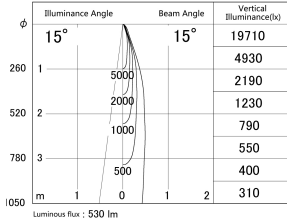

Item no. SD374-1120B9030-IK-HN

Series Name: Hospitality Tracklight (In-Track) (SD374-IK)

■ Lighting Distribution Curve (cd/1000 lm)

Installation	Track mount
Type	Hospitality Tracklight (In-Track) (SD374-IK)
Fixture wattage	10.2W
Beam angle	15
Color Temp.	3000K
CRI	Ra>90
Luminous	530 lm
Body	Die-cast aluminum alloy
Body finish	Black
Trim finish	Black
Reflector finish	N/A
IP Rate	IP20
Light source	COB module
Input Voltage	AC220~240V
Dimming Type	Non-Dimmable
Certificate	CE,CCC
Cut Hole	N/A