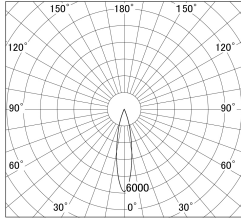

■ Lighting Distribution Curve (cd/1000 lm)