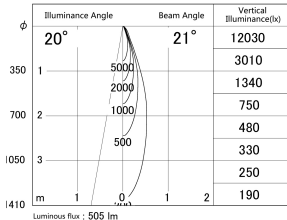

Item no. SD374-1125B9030-IK-HN

Series Name: Hospitality Tracklight (In-Track) (SD374-IK)

■ Lighting Distribution Curve (cd/1000 lm)

Installation	Track mount
Type	Hospitality Tracklight (In-Track) (SD374-IK)
Fixture wattage	10.2W
Beam angle	21
Color Temp.	3000K
CRI	Ra>90
Luminous	507 lm
Body	Die-cast aluminum alloy
Body finish	Black
Trim finish	Black
Reflector finish	N/A
IP Rate	IP20
Light source	COB module
Input Voltage	AC220~240V
Dimming Type	Non-Dimmable
Certificate	CE,CCC
Cut Hole	N/A