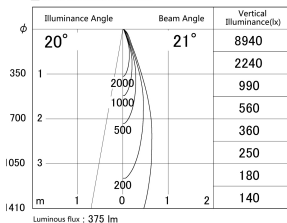

Item no. SD374-0825B9030-IK-HN

Series Name: Hospitality Tracklight (In-Track) (SD374-IK)

■ Lighting Distribution Curve (cd/1000 lm)

Installation	Track mount
Type	Hospitality Tracklight (In-Track) (SD374-IK)
Fixture wattage	7.6W
Beam angle	21
Color Temp.	3000K
CRI	Ra>90
Luminous	377 lm
Body	Die-cast aluminum alloy
Body finish	Black
Trim finish	Black
Reflector finish	N/A
IP Rate	IP20
Light source	COB module
Input Voltage	AC220~240V
Dimming Type	Non-Dimmable
Certificate	CE,CCC
Cut Hole	N/A