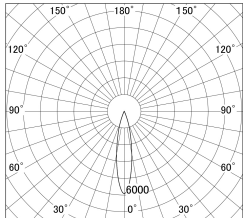

■ Lighting Distribution Curve (cd/1000 lm)