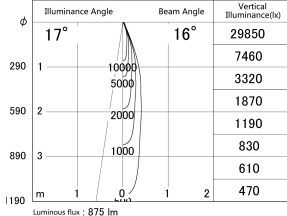

Item no. SD374-1320B9040-IK

Series Name: Hospitality Tracklight (In-Track) (SD374-IK)

■ Lighting Distribution Curve (cd/1000 lm)

Installation	Track mount
Type	Hospitality Tracklight (In-Track) (SD374-IK)
Fixture wattage	12.5W
Beam angle	16
Color Temp.	4000K
CRI	Ra>90
Luminous	877 lm
Body	Die-cast aluminum alloy
Body finish	Black
Trim finish	Black
Reflector finish	N/A
IP Rate	IP20
Light source	COB module
Input Voltage	AC220~240V
Dimming Type	Non-Dimmable
Certificate	CE,CCC
Cut Hole	N/A