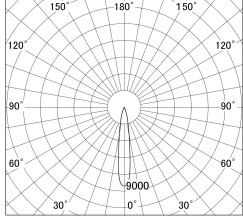

■ Lighting Distribution Curve (cd/1000 lm)