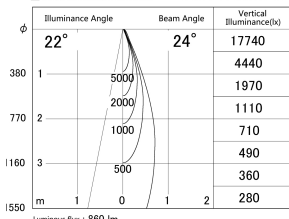

Item no. SD374-1325B9040-IK

Series Name: Hospitality Tracklight (In-Track) (SD374-IK)

■ Lighting Distribution Curve (cd/1000 lm)

Installation	Track mount
Type	Hospitality Tracklight (In-Track) (SD374-IK)
Fixture wattage	12.5W
Beam angle	24
Color Temp.	4000K
CRI	Ra>90
Luminous	861 lm
Body	Die-cast aluminum alloy
Body finish	Black
Trim finish	Black
Reflector finish	N/A
IP Rate	IP20
Light source	COB module
Input Voltage	AC220~240V
Dimming Type	Non-Dimmable
Certificate	CE,CCC
Cut Hole	N/A