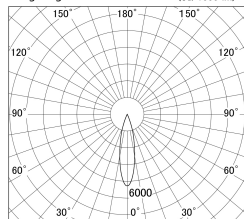

■ Lighting Distribution Curve (cd/1000 lm)