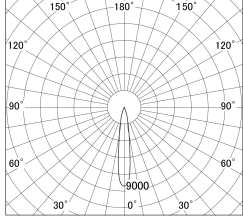

■ Lighting Distribution Curve (cd/1000 lm)