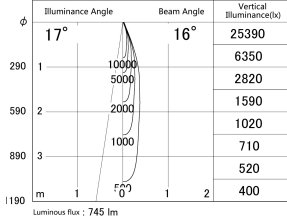

Item no. SD374-1120B9040-IK

Series Name: Hospitality Tracklight (In-Track) (SD374-IK)

■ Lighting Distribution Curve (cd/1000 lm)

Installation	Track mount
Type	Hospitality Tracklight (In-Track) (SD374-IK)
Fixture wattage	10.2W
Beam angle	16
Color Temp.	4000K
CRI	Ra>90
Luminous	746 lm
Body	Die-cast aluminum alloy
Body finish	Black
Trim finish	Black
Reflector finish	N/A
IP Rate	IP20
Light source	COB module
Input Voltage	AC220~240V
Dimming Type	Non-Dimmable
Certificate	CE,CCC
Cut Hole	N/A