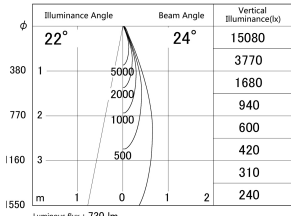

Item no. SD374-1125B9040-IK

Series Name: Hospitality Tracklight (In-Track) (SD374-IK)

■ Lighting Distribution Curve (cd/1000 lm)

Installation	Track mount
Type	Hospitality Tracklight (In-Track) (SD374-IK)
Fixture wattage	10.2W
Beam angle	24
Color Temp.	4000K
CRI	Ra>90
Luminous	732 lm
Body	Die-cast aluminum alloy
Body finish	Black
Trim finish	Black
Reflector finish	N/A
IP Rate	IP20
Light source	COB module
Input Voltage	AC220~240V
Dimming Type	Non-Dimmable
Certificate	CE,CCC
Cut Hole	N/A