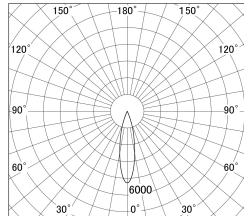

■ Lighting Distribution Curve (cd/1000 lm)