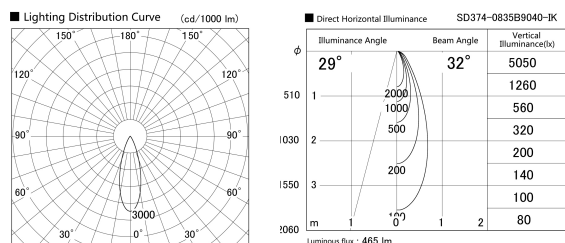

Item no. SD374-0835B9040-IK

Series Name: Hospitality Tracklight (In-Track) (SD374-IK)

Installation	Track mount
Type	Hospitality Tracklight (In-Track) (SD374-IK)
Fixture wattage	7.6W
Beam angle	32
Color Temp.	4000K
CRI	Ra>90
Luminous	467 lm
Body	Die-cast aluminum alloy
Body finish	Black
Trim finish	Black
Reflector finish	N/A
IP Rate	IP20
Light source	COB module
Input Voltage	AC220~240V
Dimming Type	Non-Dimmable
Certificate	CE,CCC
Cut Hole	N/A