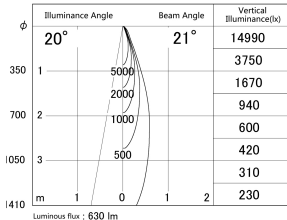

Item no. SD374-1325B9040-IK-HN

Series Name: Hospitality Tracklight (In-Track) (SD374-IK)

■ Lighting Distribution Curve (cd/1000 lm)

Installation	Track mount
Type	Hospitality Tracklight (In-Track) (SD374-IK)
Fixture wattage	12.5W
Beam angle	21
Color Temp.	4000K
CRI	Ra>90
Luminous	632 lm
Body	Die-cast aluminum alloy
Body finish	Black
Trim finish	Black
Reflector finish	N/A
IP Rate	IP20
Light source	COB module
Input Voltage	AC220~240V
Dimming Type	Non-Dimmable
Certificate	CE,CCC
Cut Hole	N/A