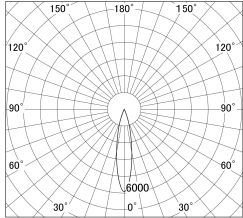

■ Lighting Distribution Curve (cd/1000 lm)