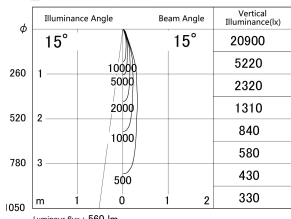

Item no. SD374-1120B9040-IK-HN

Series Name: Hospitality Tracklight (In-Track) (SD374-IK)

■ Lighting Distribution Curve (cd/1000 lm)

Installation	Track mount
Type	Hospitality Tracklight (In-Track) (SD374-IK)
Fixture wattage	10.2W
Beam angle	15
Color Temp.	4000K
CRI	Ra>90
Luminous	562 lm
Body	Die-cast aluminum alloy
Body finish	Black
Trim finish	Black
Reflector finish	N/A
IP Rate	IP20
Light source	COB module
Input Voltage	AC220~240V
Dimming Type	Non-Dimmable
Certificate	CE,CCC
Cut Hole	N/A