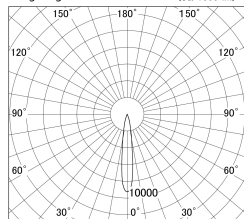

■ Lighting Distribution Curve (cd/1000 lm)