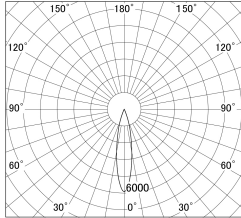

■ Lighting Distribution Curve (cd/1000 lm)