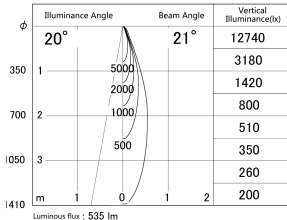

Item no. SD374-1125B9040-IK-HN

Series Name: Hospitality Tracklight (In-Track) (SD374-IK)

■ Lighting Distribution Curve (cd/1000 lm)

Installation	Track mount
Type	Hospitality Tracklight (In-Track) (SD374-IK)
Fixture wattage	10.2W
Beam angle	21
Color Temp.	4000K
CRI	Ra>90
Luminous	537 lm
Body	Die-cast aluminum alloy
Body finish	Black
Trim finish	Black
Reflector finish	N/A
IP Rate	IP20
Light source	COB module
Input Voltage	AC220~240V
Dimming Type	Non-Dimmable
Certificate	CE,CCC
Cut Hole	N/A