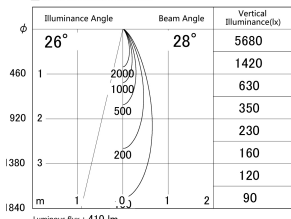

Item no. SD374-1135B9040-IK-HN

Series Name: Hospitality Tracklight (In-Track) (SD374-IK)

■ Lighting Distribution Curve (cd/1000 lm)

Installation	Track mount
Type	Hospitality Tracklight (In-Track) (SD374-IK)
Fixture wattage	10.2W
Beam angle	28
Color Temp.	4000K
CRI	Ra>90
Luminous	409 lm
Body	Die-cast aluminum alloy
Body finish	Black
Trim finish	Black
Reflector finish	N/A
IP Rate	IP20
Light source	COB module
Input Voltage	AC220~240V
Dimming Type	Non-Dimmable
Certificate	CE,CCC
Cut Hole	N/A