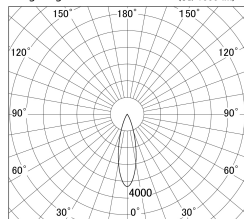

■ Lighting Distribution Curve (cd/1000 lm)