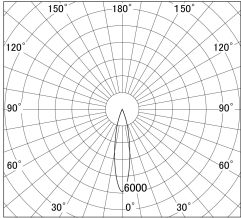

■ Lighting Distribution Curve (cd/1000 lm)