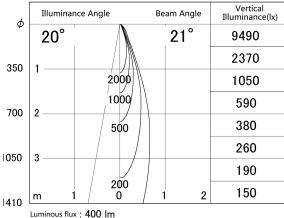

Item no. SD374-0825B9040-IK-HN

Series Name: Hospitality Tracklight (In-Track) (SD374-IK)

■ Lighting Distribution Curve (cd/1000 lm)

Installation	Track mount
Type	Hospitality Tracklight (In-Track) (SD374-IK)
Fixture wattage	7.6W
Beam angle	21
Color Temp.	4000K
CRI	Ra>90
Luminous	400 lm
Body	Die-cast aluminum alloy
Body finish	Black
Trim finish	Black
Reflector finish	N/A
IP Rate	IP20
Light source	COB module
Input Voltage	AC220~240V
Dimming Type	Non-Dimmable
Certificate	CE,CCC
Cut Hole	N/A