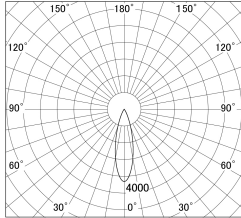

■ Lighting Distribution Curve (cd/1000 lm)