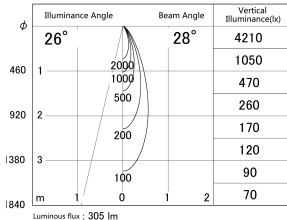

Item no. SD374-0835B9040-IK-HN

Series Name: Hospitality Tracklight (In-Track) (SD374-IK)

■ Lighting Distribution Curve (cd/1000 lm)

Installation	Track mount
Type	Hospitality Tracklight (In-Track) (SD374-IK)
Fixture wattage	7.6W
Beam angle	28
Color Temp.	4000K
CRI	Ra>90
Luminous	303 lm
Body	Die-cast aluminum alloy
Body finish	Black
Trim finish	Black
Reflector finish	N/A
IP Rate	IP20
Light source	COB module
Input Voltage	AC220~240V
Dimming Type	Non-Dimmable
Certificate	CE,CCC
Cut Hole	N/A