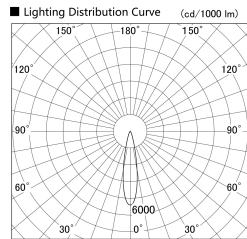

Item no. SD379-1020W9027S-IK

Series Name: AMMA Lens type Cylinder Tracklight (In Track) (SD379-IK)

Installation	Track mount
Type	AMMA Lens type Cylinder Tracklight (In Track) (SD379-IK)
Fixture wattage	10.5W
Beam angle	21deg
Color Temp.	2700K
CRI	Ra>90
Luminous	1210 lm
Body	Die-cast aluminum alloy
Body finish	White
Trim finish	White
Reflector finish	N/A
IP Rate	IP20
Light source	COB module
Input Voltage	AC220~240V
Dimming Type	Non-Dimmable
Certificate	CE,CCC
Cut Hole	N/A