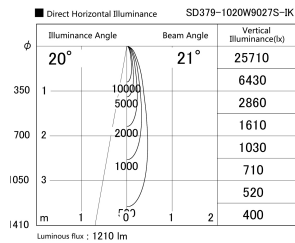

Item no. SD379-1020W9027S-IK

Series Name: AMMA Lens type Cylinder Tracklight (In Track) (SD379-IK)

Installation	Track mount
Type	AMMA Lens type Cylinder Tracklight (In Track) (SD379-IK)
Fixture wattage	10.5W
Beam angle	21deg
Color Temp.	2700K
CRI	Ra>90
Luminous	1210 lm
Body	Die-cast aluminum alloy
Body finish	White
Trim finish	White
Reflector finish	N/A
IP Rate	IP20
Light source	COB module
Input Voltage	AC220~240V
Dimming Type	Non-Dimmable
Certificate	CE,CCC
Cut Hole	N/A