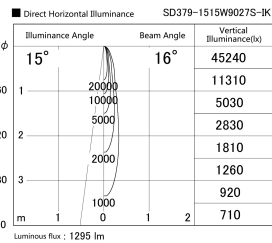

Item no. SD379-1515W9027S-IK

Series Name: AMMA Lens type Cylinder Tracklight (In Track) (SD379-IK)

Installation	Track mount
Type	AMMA Lens type Cylinder Tracklight (In Track) (SD379-IK)
Fixture wattage	14W
Beam angle	16deg
Color Temp.	2700K
CRI	Ra>90
Luminous	1295 lm
Body	Die-cast aluminum alloy
Body finish	White
Trim finish	White
Reflector finish	N/A
IP Rate	IP20
Light source	COB module
Input Voltage	AC220~240V
Dimming Type	Non-Dimmable
Certificate	CE,CCC
Cut Hole	N/A