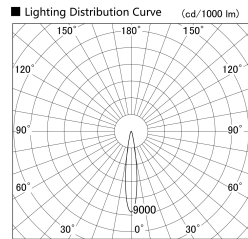

Item no. SD379-1515W9027S-IK

Series Name: AMMA Lens type Cylinder Tracklight (In Track) (SD379-IK)

Installation	Track mount
Type	AMMA Lens type Cylinder Tracklight (In Track) (SD379-IK)
Fixture wattage	14W
Beam angle	16deg
Color Temp.	2700K
CRI	Ra>90
Luminous	1295 lm
Body	Die-cast aluminum alloy
Body finish	White
Trim finish	White
Reflector finish	N/A
IP Rate	IP20
Light source	COB module
Input Voltage	AC220~240V
Dimming Type	Non-Dimmable
Certificate	CE,CCC
Cut Hole	N/A