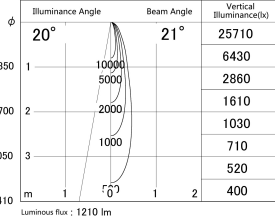

Item no. SD379-1020W9027-IK

Series Name: AMMA Lens type Cylinder Tracklight (In Track) (SD379-IK)

■ Lighting Distribution Curve (cd/1000 lm)

■ Direct Horizontal Illuminance SD379-1020W9027-IK

Luminous flux : 1210 lm

Installation	Track mount
Type	AMMA Lens type Cylinder Tracklight (In Track) (SD379-IK)
Fixture wattage	10.5W
Beam angle	21deg
Color Temp.	2700K
CRI	Ra>90
Luminous	1210 lm
Body	Die-castaluminumalloy
Body finish	White
Trim finish	White
Reflector finish	N/A
IP Rate	IP20
Light source	COB module
Input Voltage	AC220~240V
Dimming Type	Non-Dimmable
Certificate	CE,CCC
Cut Hole	N/A