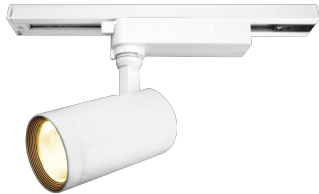

Item no. SD379-1020W9027-IK

Series Name: AMMA Lens type Cylinder Tracklight (In Track) (SD379-IK)

■ Lighting Distribution Curve (cd/1000 lm)

■ Direct Horizontal Illuminance SD379-1020W9027-IK

Luminous flux : 1210 lm

Installation	Track mount
Type	AMMA Lens type Cylinder Tracklight (In Track) (SD379-IK)
Fixture wattage	10.5W
Beam angle	21deg
Color Temp.	2700K
CRI	Ra>90
Luminous	1210 lm
Body	Die-castaluminumalloy
Body finish	White
Trim finish	White
Reflector finish	N/A
IP Rate	IP20
Light source	COB module
Input Voltage	AC220~240V
Dimming Type	Non-Dimmable
Certificate	CE,CCC
Cut Hole	N/A