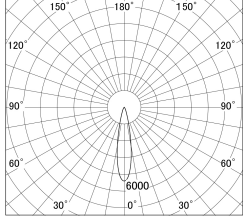

Item no. SD379-1020W9027-IK

Series Name: AMMA Lens type Cylinder Tracklight (In Track) (SD379-IK)

■ Lighting Distribution Curve (cd/1000 lm)

■ Direct Horizontal Illuminance SD379-1020W9027-IK

Luminous flux : 1210 lm

Installation	Track mount
Type	AMMA Lens type Cylinder Tracklight (In Track) (SD379-IK)
Fixture wattage	10.5W
Beam angle	21deg
Color Temp.	2700K
CRI	Ra>90
Luminous	1210 lm
Body	Die-castaluminumalloy
Body finish	White
Trim finish	White
Reflector finish	N/A
IP Rate	IP20
Light source	COB module
Input Voltage	AC220~240V
Dimming Type	Non-Dimmable
Certificate	CE,CCC
Cut Hole	N/A